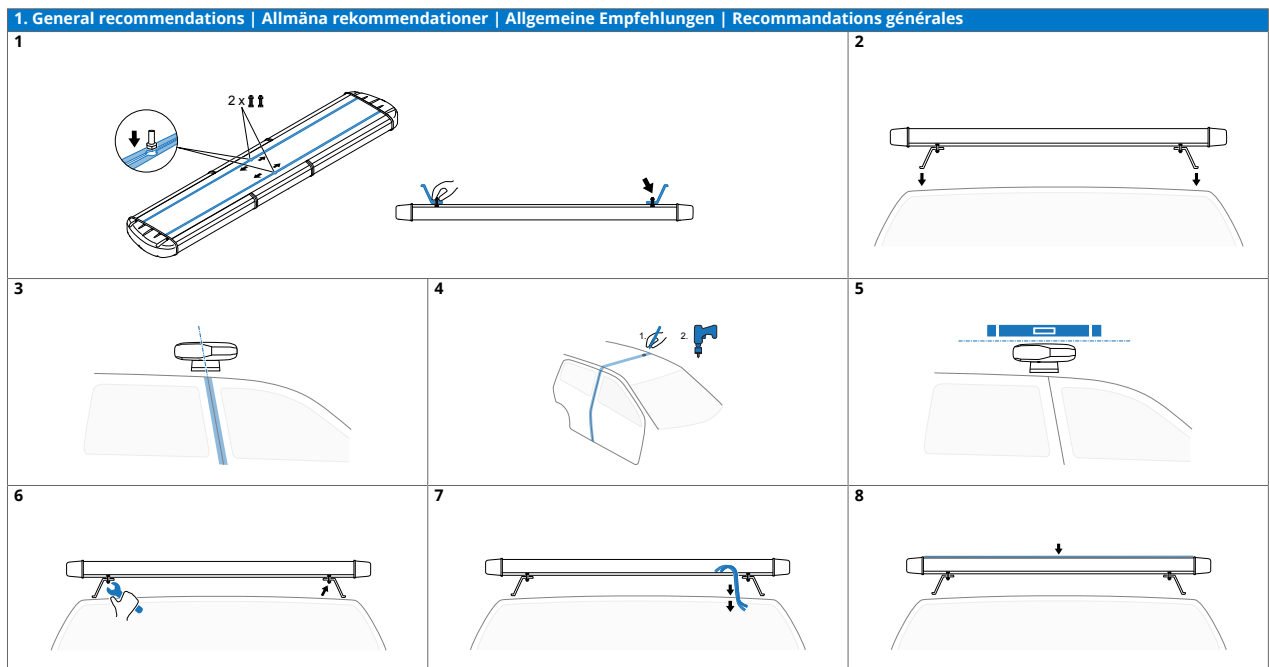

Vega Lightbar White - Quick Guide

EN The complete user manual can be found at: **SE** Den kompletta bruksanvisningen i original finns på: **DE** Die komplette Originalbetriebsanleitung finden Sie unter: **FR** La notice originale intégrale est disponible sur: www.standby.eu/support/manuals

Technical Data

Lens	Polycarbonate
Color, lens	Clear lenses with coating
Color, LED, End modules	White
Color, LED, Inboard modules	White
Cable	6 m
Voltage	10 - 24 VDC
Power consumption	5 A @ 13.5 V
	Max 4.3 @ 13.5 V
Length	1280 mm
Height	67 mm
Width	267 mm
Interface	Hardwired
Operating temperature	-40°C - +85°C
Approvals	ECE R10, EMC

Installation | Montering | Einbau | Installation

Safety

WARNING

This product contains high intensity LED devices. To prevent eye damage, do not look into the light beam at close range.

Connections | Inkoppling | Anschlussbeschreibung | Connexions